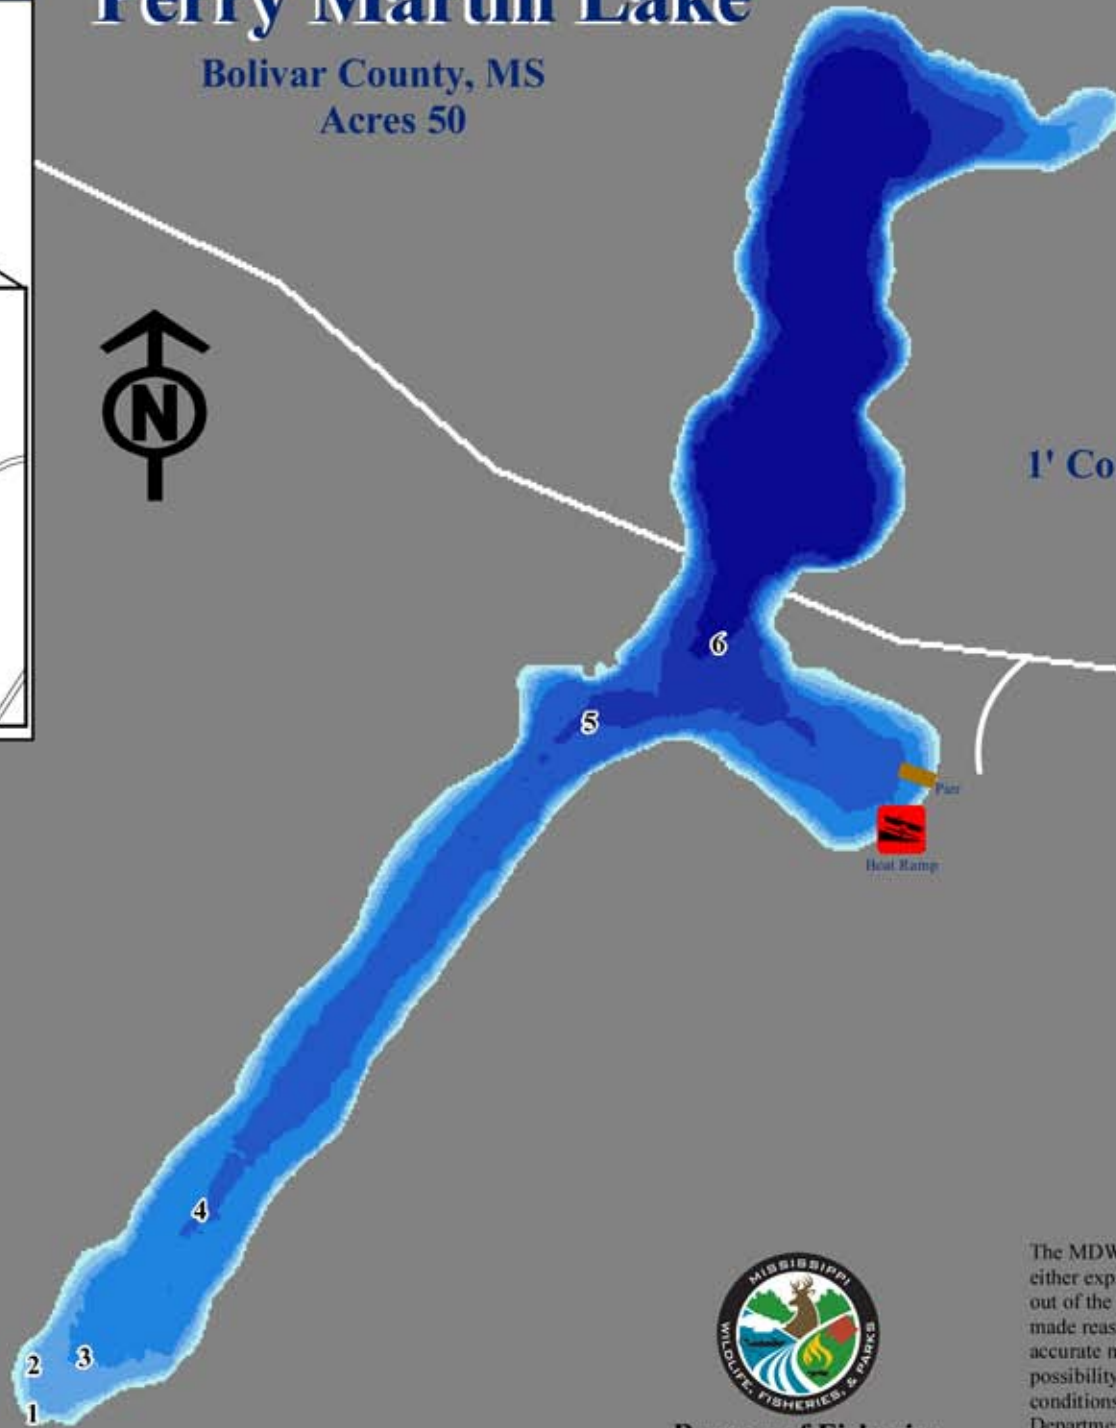

Vicinity Map

Perry Martin Lake

Bolivar County, MS
Acres 50

1' Contour Intervals

Description

Depth

0 - 1
1 - 2
2 - 3
3 - 4
4 - 5
5 - 6
6 - 7

1,300 650 0 1,300 Feet